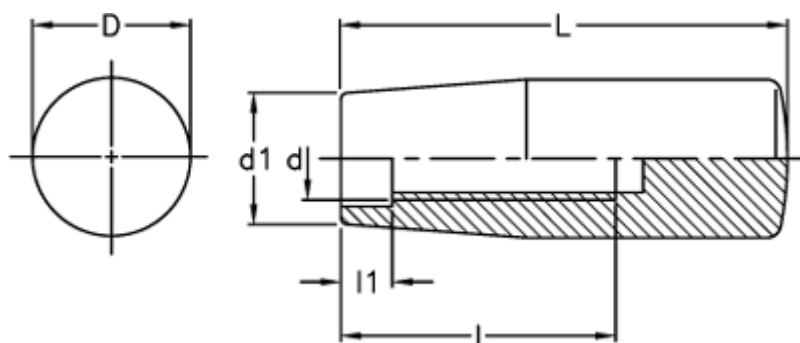

Data Sheet

Article number: 2304021803
Description: E+G Handle
I.280/65-M12

Measures

d = M12

D = 23

d1 = 19

l = 40

L = 65

l1 = 7.5